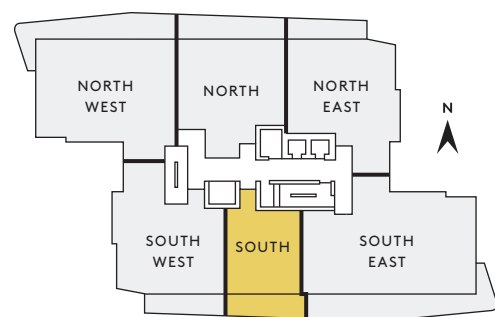

# UNIT E

FLOORPLAN | SOUTH

1 BEDROOM  
1 BATHROOM

INTERIOR LIVING | 1,020  
EXTERIOR LIVING | 264  
TOTAL LIVING | 1,284

- 1 PANTRY
- 2 REFRIGERATOR
- 3 STOVE
- 4 OVEN & MICROWAVE
- 5 WINE STORAGE
- 6 DISHWASHER
- 7 FIREPLACE
- 8 AV CLOSET

SALES CENTER  
7800 N. DALLAS PARKWAY  
SUITE 156 | PLANO, TX 75024

469 900 9333  
WINDROSETOWER.COM

Floor plans shown are not to any particular scale and are subject to change. All dimensions are approximate, are subject to change, and are measured using specific methods, which dimensions may vary from the description and definition of the "residence" and "unit" as set forth in the purchase contract and which will be conveyed.