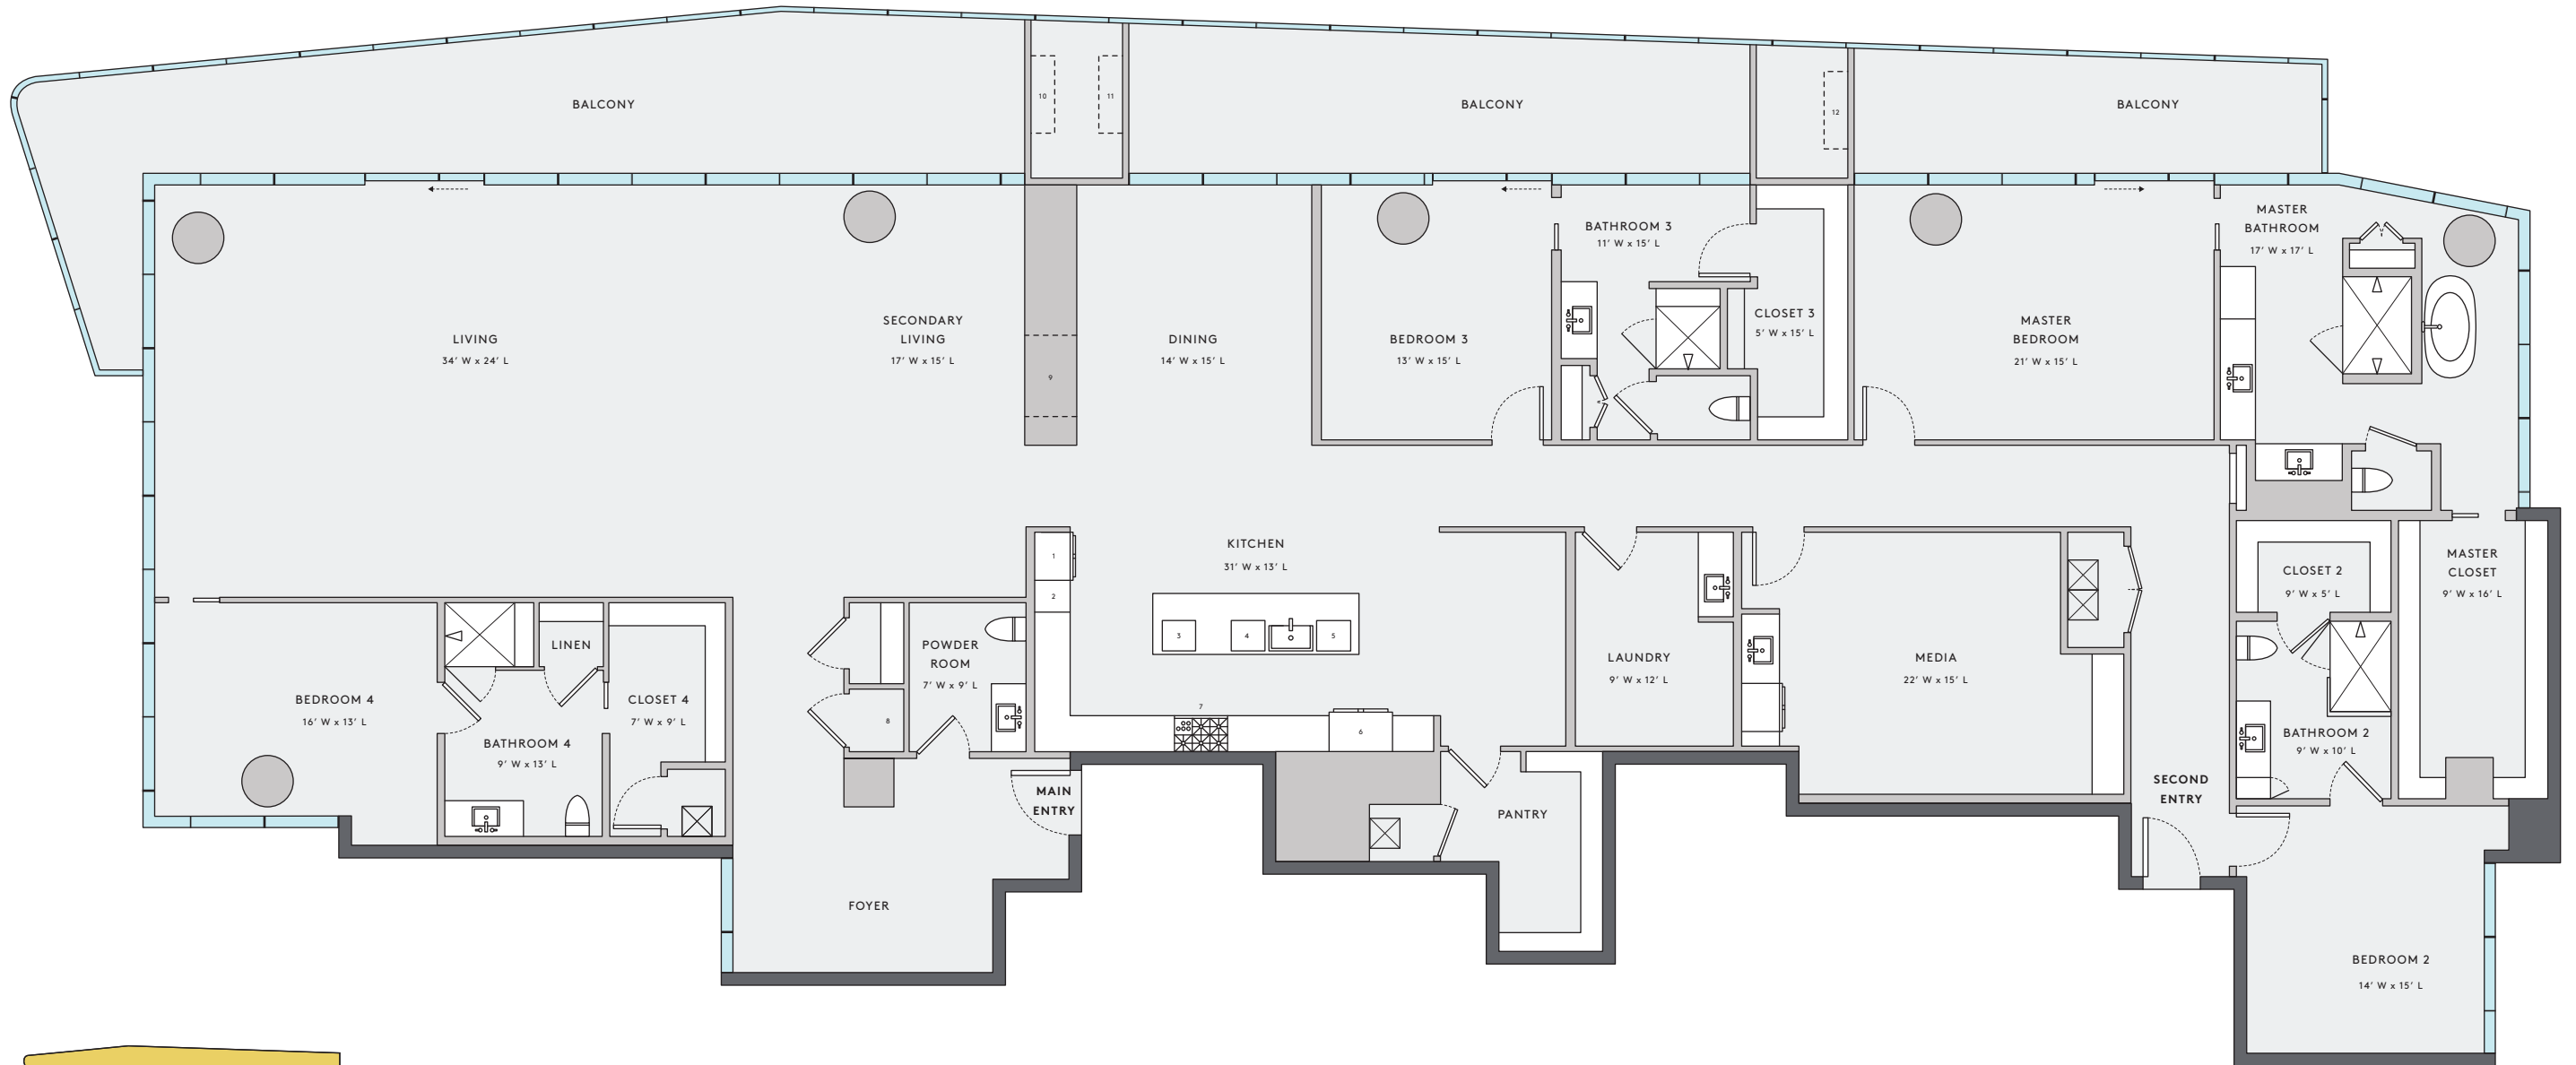

# UNIT J

FLOORPLAN | NORTH

4 BEDROOM  
4½ BATHROOM

INTERIOR LIVING  
5,644

EXTERIOR LIVING  
1,187

TOTAL LIVING  
6,831

- |                    |                |               |                |
|--------------------|----------------|---------------|----------------|
| 1 OVEN & MICROWAVE | 4 TRASH        | 7 STOVE       | 10 FIREPLACE 2 |
| 2 COFFEE MAKER     | 5 DISHWASHER   | 8 AV CLOSET   | 11 FIREPLACE 3 |
| 3 WINE STORAGE     | 6 REFRIGERATOR | 9 FIREPLACE 1 | 12 FIREPLACE 4 |

SALES CENTER  
7800 N. DALLAS PARKWAY  
SUITE 156 | PLANO, TX 75024

469 900 9333  
WINDROSETOWER.COM

Floor plans shown are not to any particular scale and are subject to change. All dimensions are approximate, are subject to change, and are measured using specific methods, which dimensions may vary from the description and definition of the "residence" and "unit" as set forth in the purchase contract and which will be conveyed.